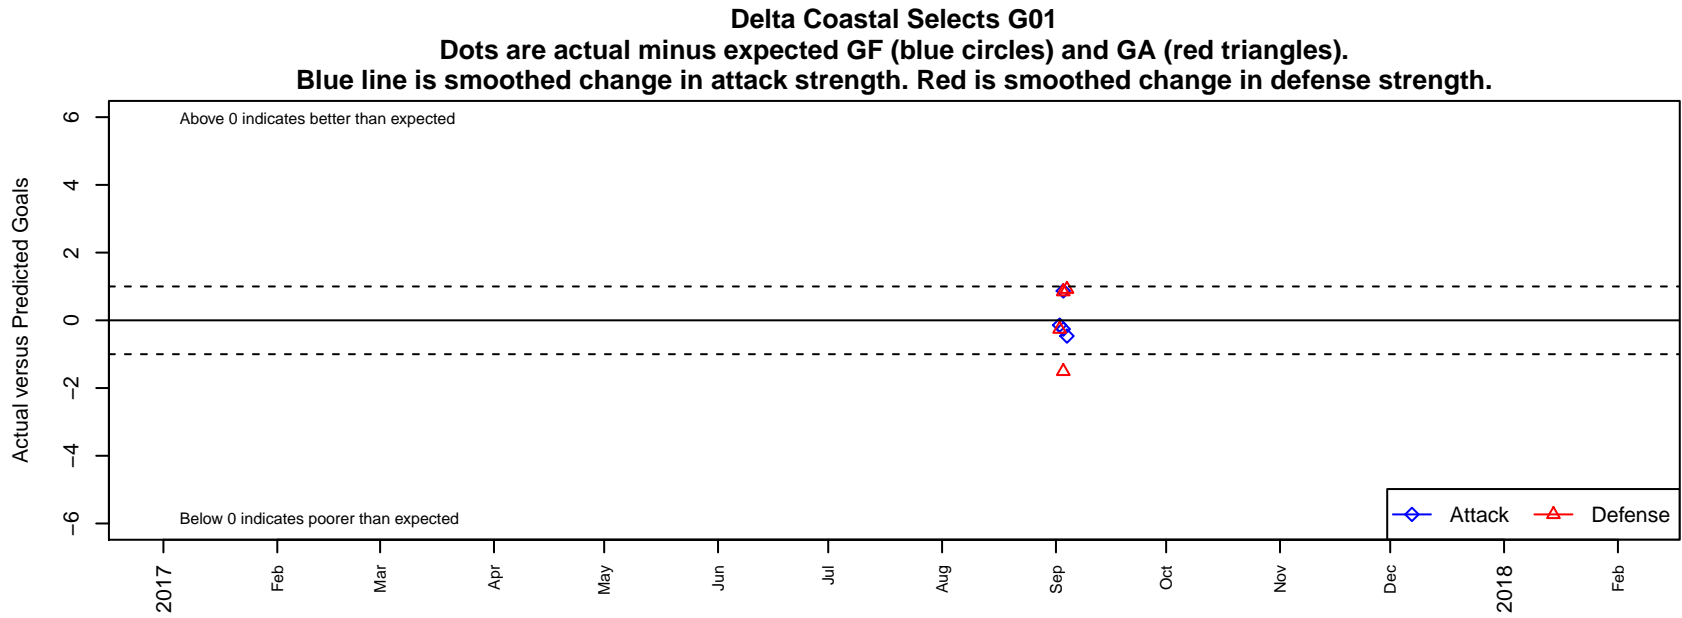

Delta Coastal Selects G01

alt names used:

Venues played:

2017 SX Cup U17/U18 Metro – Tier 2 U17

, BC

G01 total strength=1499

attack=7.79 defense=16.36

date	home		away		venue	pred.home	pred.away
2017-09-04	Surrey Guildford United Synergy G00	1	Delta Coastal Selects G01	0	2017 SX Cup U17/U18 Metro – Tier 2 U17	1.92	0.46
2017-09-03	NSGSC Metro G01	2	Delta Coastal Selects G01	1	2017 SX Cup U17/U18 Metro – Tier 2 U17	2.85	0.13
2017-09-03	Delta Coastal Selects G01	0	West Coast Selects G01	4	2017 SX Cup U17/U18 Metro – Tier 2 U17	0.26	2.49
2017-09-02	Pinnacles FC G00	4	Delta Coastal Selects G01	0	2017 SX Cup U17/U18 Metro – Tier 2 U17	3.74	0.14